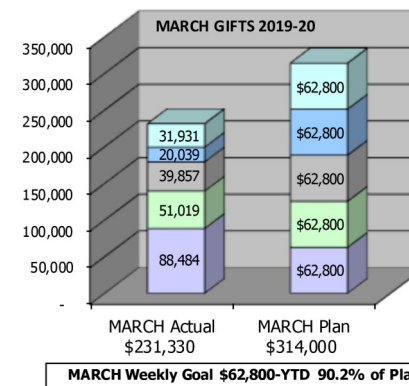

**Grieving** ~ Kyle Denton on the death of his step-dad, Ralph, on March 27 ~

**Also** ~ Steve and Darby Sevy and family on the death of his mother, Betty, on April 3

**Month to Date:**  
**73.7% of Plan**