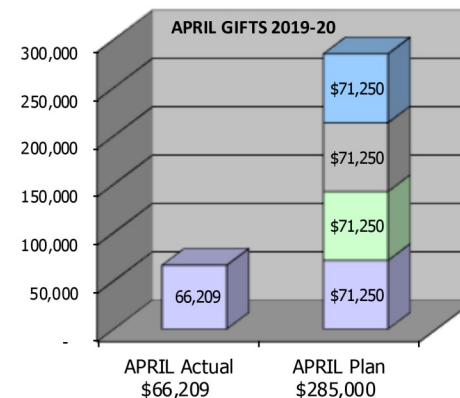

APRIL Weekly Goal \$62,800-YTD 90.2% of Plan